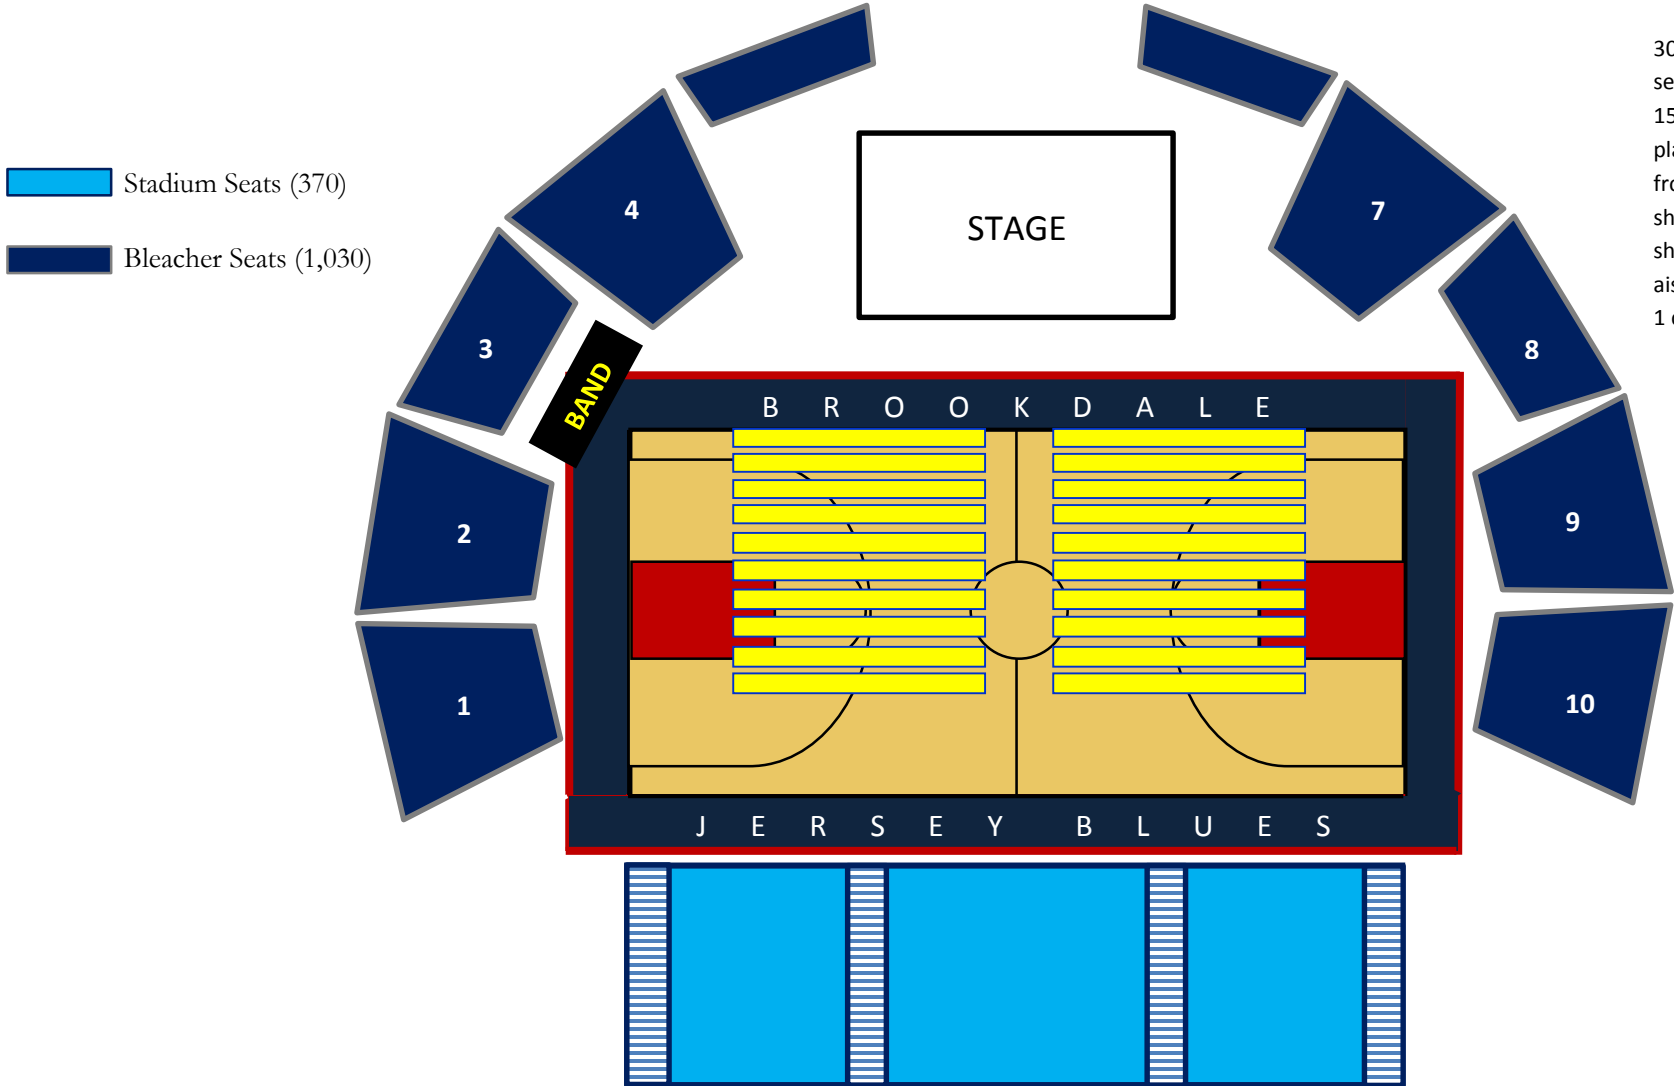

Robert J. Collins Arena

Stadium Seats (370)
Bleacher Seats (1,030)

300 Blue Event Chairs: 2 seating sections that include 10 rows of 15 chairs. First row should be placed on the black sideline in front of the stage. Each chair should be 1' apart and each row should be 2' apart. The center aisle should be formed by placing 1 chair inside of the center circle.